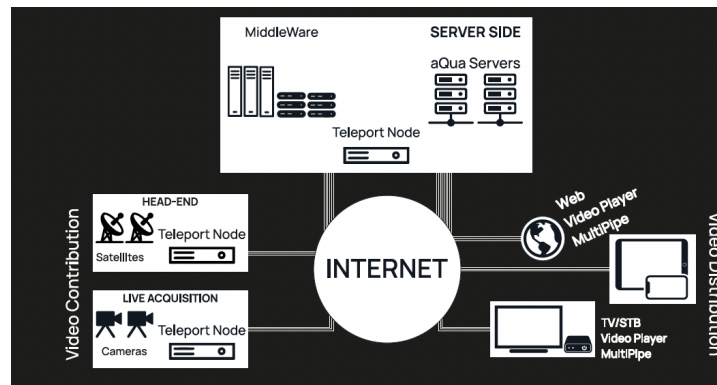

Qarva Teleport Solution, ideal for live sporting events, as well as television broadcasts, including Outside Broadcasts (OB) at news, music, and digital broadcasts, is a real-time Media Transport, that sends the content from one location to a secondary location in a sub-second.

How Does It Work?

Live contribution solution/ Real-Time Contribution over IP

Qarva Teleport solution enables the long- range delivery of high bit rate 4K/8K streams over the open Internet by using the whole bandwidth of the local Internet connection.

Powered by the unique Qarva MultiPipe technology, the media file at the primary location is disassembled to send the data via the available bandwidth and re-aggregates the video stream at the end point. The innovative way of solution delivers exceptional high-quality, precision performance UltraHD 4K/8K content anywhere in the world.

Overcoming the Challenging Internet Connectivity - challenges of transporting live video over IP

Harnessing the technological innovation behind its pioneering Qarva MultiPipe approach, Qarva Teleport is an unparalleled solution that eliminates the common complaints of contribution via the Internet to deliver an unrivalled service and experience. The inherent challenges of using a standard Internet connection to transport data over long distances has been well documented. Slow transfer speeds and the risk of a poor connection, used to mean compromising on the quality of the content or sacrificing reliability during media transfers.